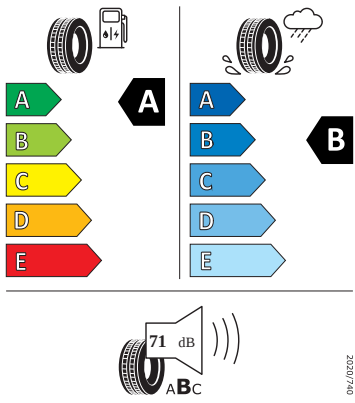

- Bridgestone 235/50 R20

BRIDGESTONE

14095

235/50 R20 100 T

C1